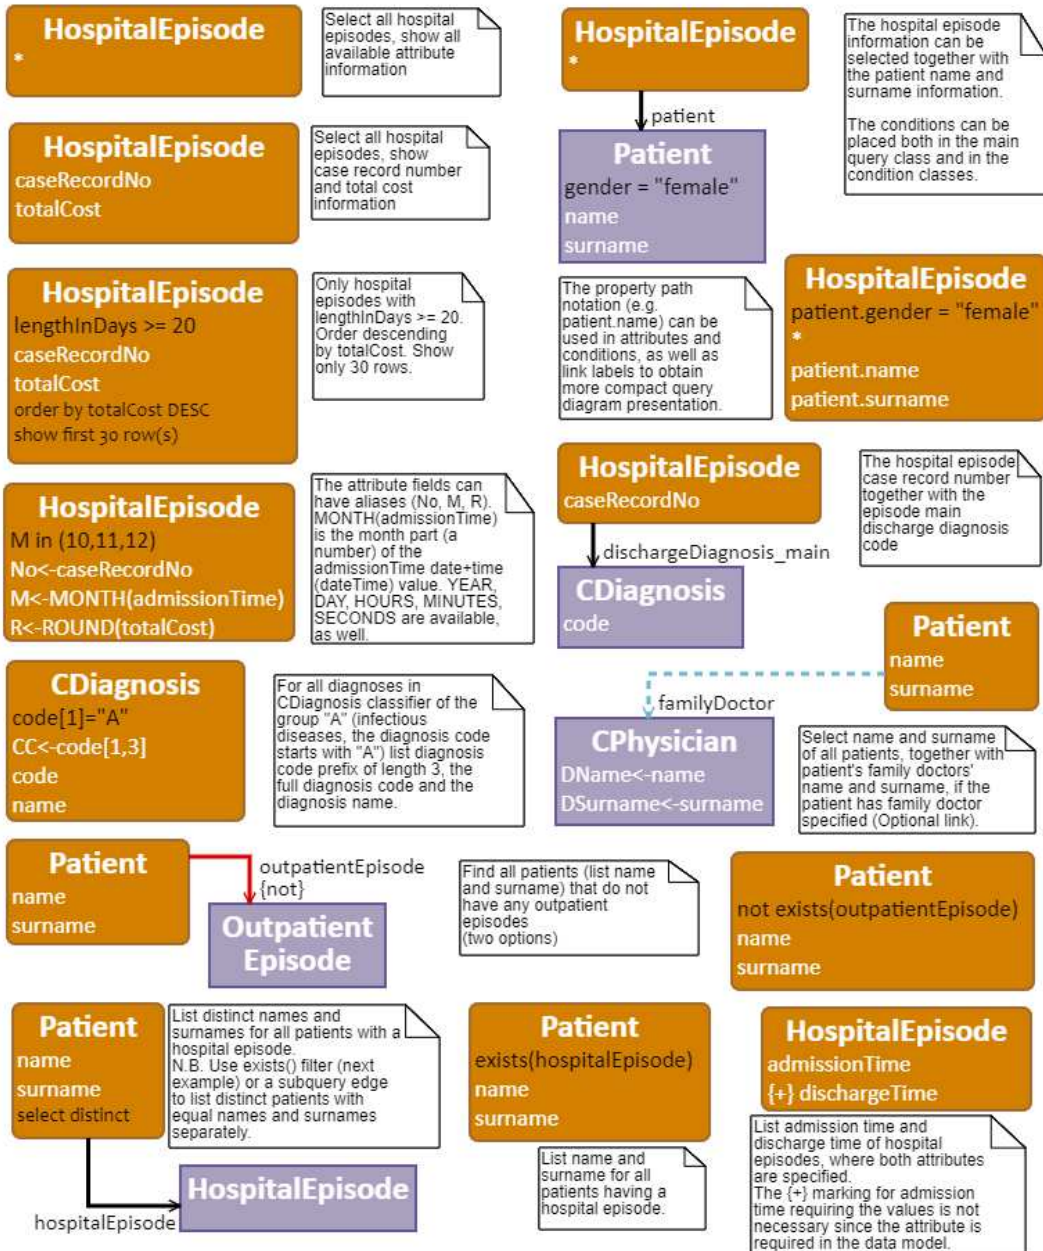

Class-attribute-link-condition queries

Simple and attribute-based statistics

Subqueries: Statistics around data items (class instances)

Advanced examples: expressions, condition links, free links and free nodes